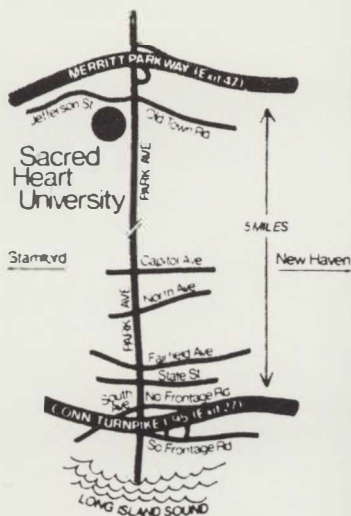

Sacred Heart University Facts

Location: 5151 Park Avenue, Fairfield, CT 06432-1000

Founded: 1963

Enrollment: 1450

President: Anthony Cernera

Athletic Affiliations: National Collegiate Athletic Association (NCAA); Eastern College Athletic Conference (ECAC); New England Collegiate Conference (NECC)

Nickname: Pioneers

Colors: Scarlet and White

Home Field: Pioneer Park

Athletic Director: Dave Bike

Head Soccer Coach: Joe McGuigan
(7th year, 40-68-3,373)

Alma Mater & Year: Sacred Heart, 1972

Assist. Coaches: Solomon Wesseh, 3rd

Assist. AD.: Bippy Luckie

Athletic Office Phone: (203) 371-7828,
27,26

Head Trainer: Mike Weild