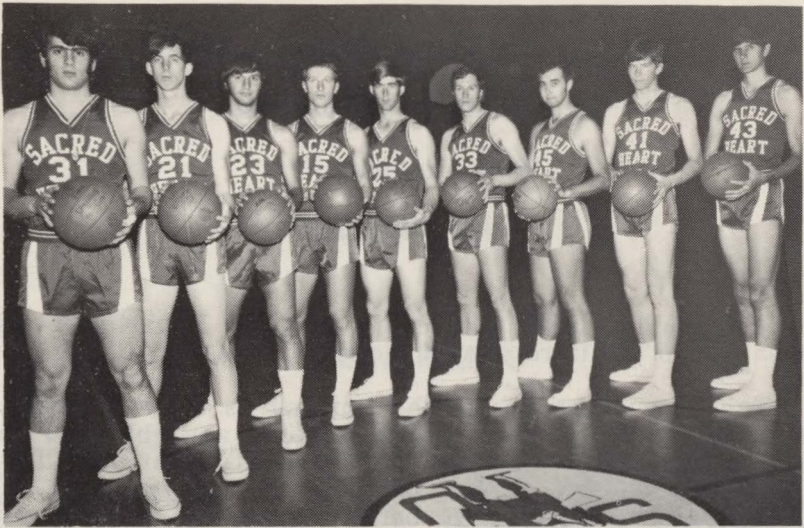

SACRED HEART — (l to r) — Rich Pucciarello, Joe Blacker, Bob Gers, George Handza, Bruce Bernhard, Dan Haines, Mike Mlynarski, Kevin Kirby and Ed Czernota.

SACRED HEART UNIVERSITY

Sacred Heart will open its two-time title defense against CCNY as the Pioneers boast the best record entering the tournament. The Pioneers were 5-2 with two tussles against East Stroudsburg State and Kings College remaining at press time.

Coach J. Donald Feeley's quintet is led by senior back-court flash Rich Pucciarello, Belleville, N.J., who is averaging 19.5 points and is quickly closing in on the 2,000-point barrier. The all-time SHU leading scorer and co-captain entered the campaign with 1,582 markers in three years of varsity play.

Dan Haines, 6'3" junior guard, is the second top scorer, as all five starters are averaging in twin figures, with a 16.7 mark. Center Ed Czernota, 6' 7" native of Bridgeport, averages 16 points and as many rebounds. Bob Gers (14.7) and co-captain Bruce Bernhard (10.6) complete a high-flying offense which has totaled 95 points per game and cracked the century mark three times thus far.