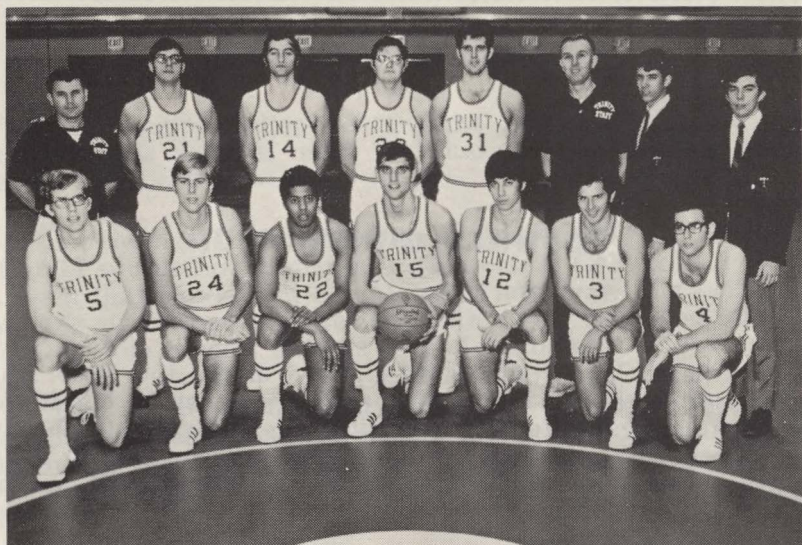

TRINITY COLLEGE — Front Row (l to r) Lewis Payne, Samuel Merrill, Alan F. L., Joe Pantalone, Howard Greenblatt, Charles Wright and Lee Kaplan. Back Row (l to r) — Leo Hamel (trainer), Gregory Shepard, Ronald Cretaro, Thomas Sasali, Thomas McGuirk, Robert Shults (coach), Paul Harron (asst. manager) and Ed Karam (manager).

TRINITY COLLEGE

Trinity College, riding a two-game winning streak, enters the tourney with an overall 3-1 mark. The Hartford, Conn. school rates as one of the teams that could possibly dethrone Sacred Heart.

The Bantams are directed by Robert Shults and boast seven returning veterans from last year's 9-12 finish. The team is paced by senior captain Joe Pantalone, a 6'6" pivotman from New Canaan, Conn.

Five other Nutmeg residents are on the Trinity roster and all have played an important part in the team's early season success. The triumphs have been over Brandeis, 83-81, Coast Guard, 82-70, and M.I.T. by a 94-90 margin. Middlebury handed them an 86-75 loss.

This marks the 74th year that Trinity has been playing the hoop sport as they adopted the game in 1896 as the influence of Dr. Naismith made a lasting impression on the school.

Trinity's first contest is against Swarthmore College.