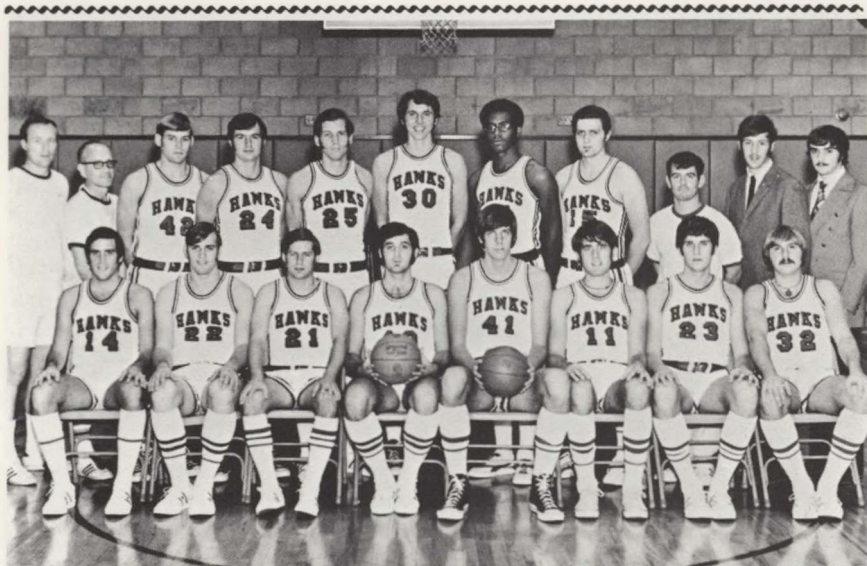

Juniors Jack Bruen, Joe Good and Vin LeBuffe have also made key contributions while freshman Bob Adrion, a 6'4" forecourt operative, is a vital acquisition to the squad.

Of the five Cardinal victories, three have been by the combined margin of six points, so it appears that they have the stamina to prevail in tight situations.