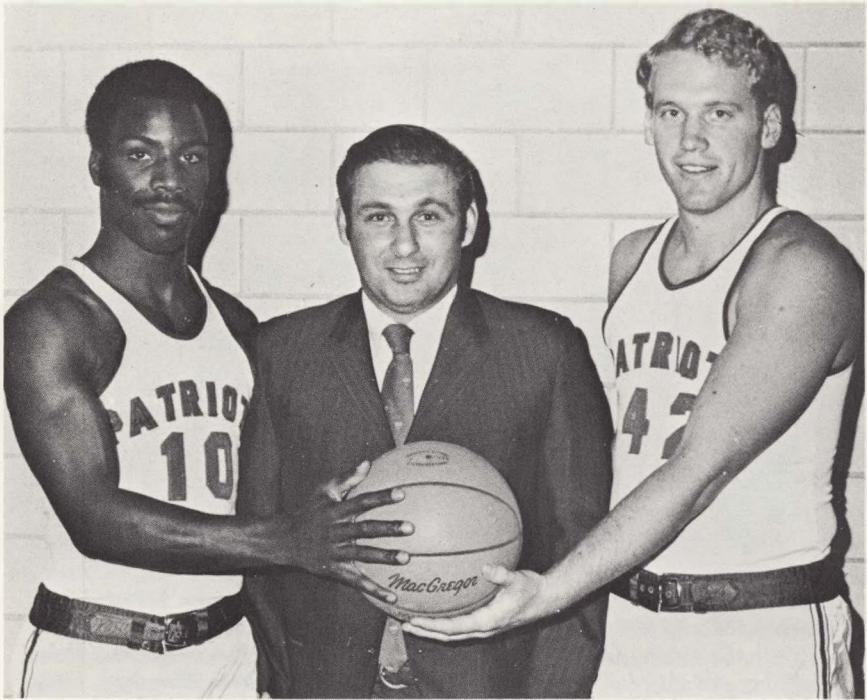

STONY BROOK STATE COLLEGE — Leading players for the Stony Brook State College varsity basketball team flank Coach Roland Massimino (center). William Myrich (10), a junior guard, and senior forward Gene Willard (42) have led the Patriots to a 6-2 pre-tourney record.

STONY BROOK STATE COLLEGE

Stony Brook State College, making its second Holiday Classic appearance, faces a tough opening round foe in defending champion Southern Connecticut.

However, the Patriots of second-year mentor Roland Massimino, are ready for the task. Massimino, who guided the club to an 18-4 record last year, relies on defense to win games.

Boasting a 6-2 record, Stony Brook has allowed opponents just over 63 points a game, lowest average in the Classic. It was DEFENSE that led the Patriots to the Knickerbocker League title and a berth in the NCAA Small College Regional Tournament in 1969-70.

Co-captains Bill Myrick, 5' 11" junior guard, and 6' 3" senior forward Gene Willard, are prime reasons for the Patriots' success. Art Baclawski and Dudley Cammock give Massimino a pair of towering rebounders.

Willard and junior Steve Dannhauser both played scholastic ball at St. Dominic's in Oyster Bay, L.I., under Sacred Heart's assistant coach Tom McCorry.