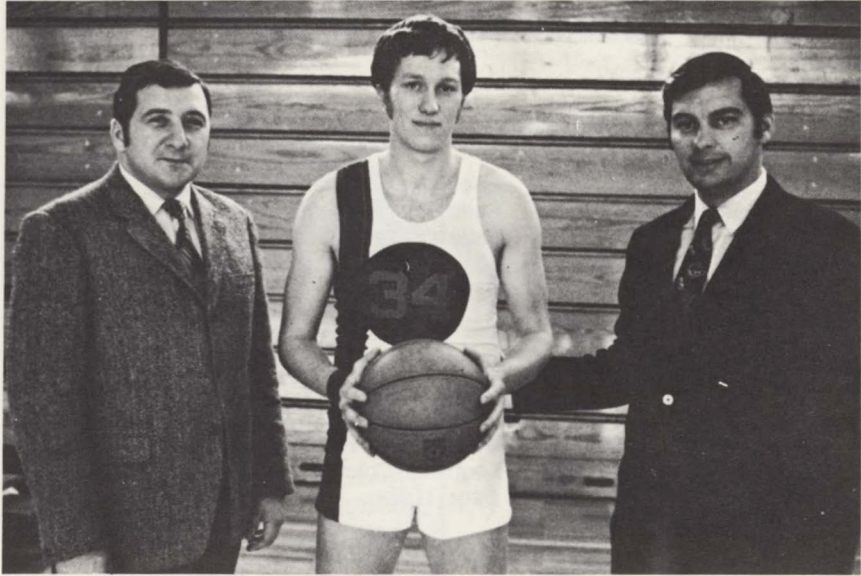

SACRED HEART UNIVERSITY'S BIG THREE — Dan Haines, captain of the Sacred Heart University basketball team, flanks head coach J. Donald Feeley (right) and assistant coach Tom McCorry. Haines, who won the Holiday Classic M.V.P. award as a freshman, will lead the Pioneers in quest of this year's title.

1969-70 CLASSIC HIGHLIGHTS

The third annual Sacred Heart University Holiday Classic was a smashing success from all aspects. Not only did record crowds jam the SHU gymnasium, but four team and six individual records were broken, along with one being tied.

Southern Connecticut, which won the championship, also had the tourney's MVP in guard Glen Pollard. Returning center Morris Moreland and graduated forward Jim Gleason were named second team all-tournament team.

Sacred Heart, which won the first two Classics, set two team marks for most points (282) and highest scoring average (94.0). Both records were for three games played. Southern had most field goals (114) for three games, while Trinity, the third place team, set a new scoring margin of 34 points.

The first team all-tournament team included guards Pollard, Rich Pucciarello (Sacred Heart), and John Sedlack (Queens), forwards Eric Bertelsen (Bates), and Bob Gers (Sacred Heart) and center Joe Pantalone (Trinity).

Howie Greenblatt (Trinity) and Paul Schetman (Swarthmore) were the second team guards with Bruce Bernhard (Sacred Heart) the other forward.

Pantalone's 38 points against Sacred Heart was a new high while Sedlack (37) and Pucciarello (35) also had high games. Pucciarello's 89 points and 29.6 average were new records.

Pantalone and Sedlack tied for a new mark of 15 field goals in a game while Pucciarello's 34 for the series was another new standard. Pucciarello and Dan Haines tied the old record for most free throws in a series at 34.