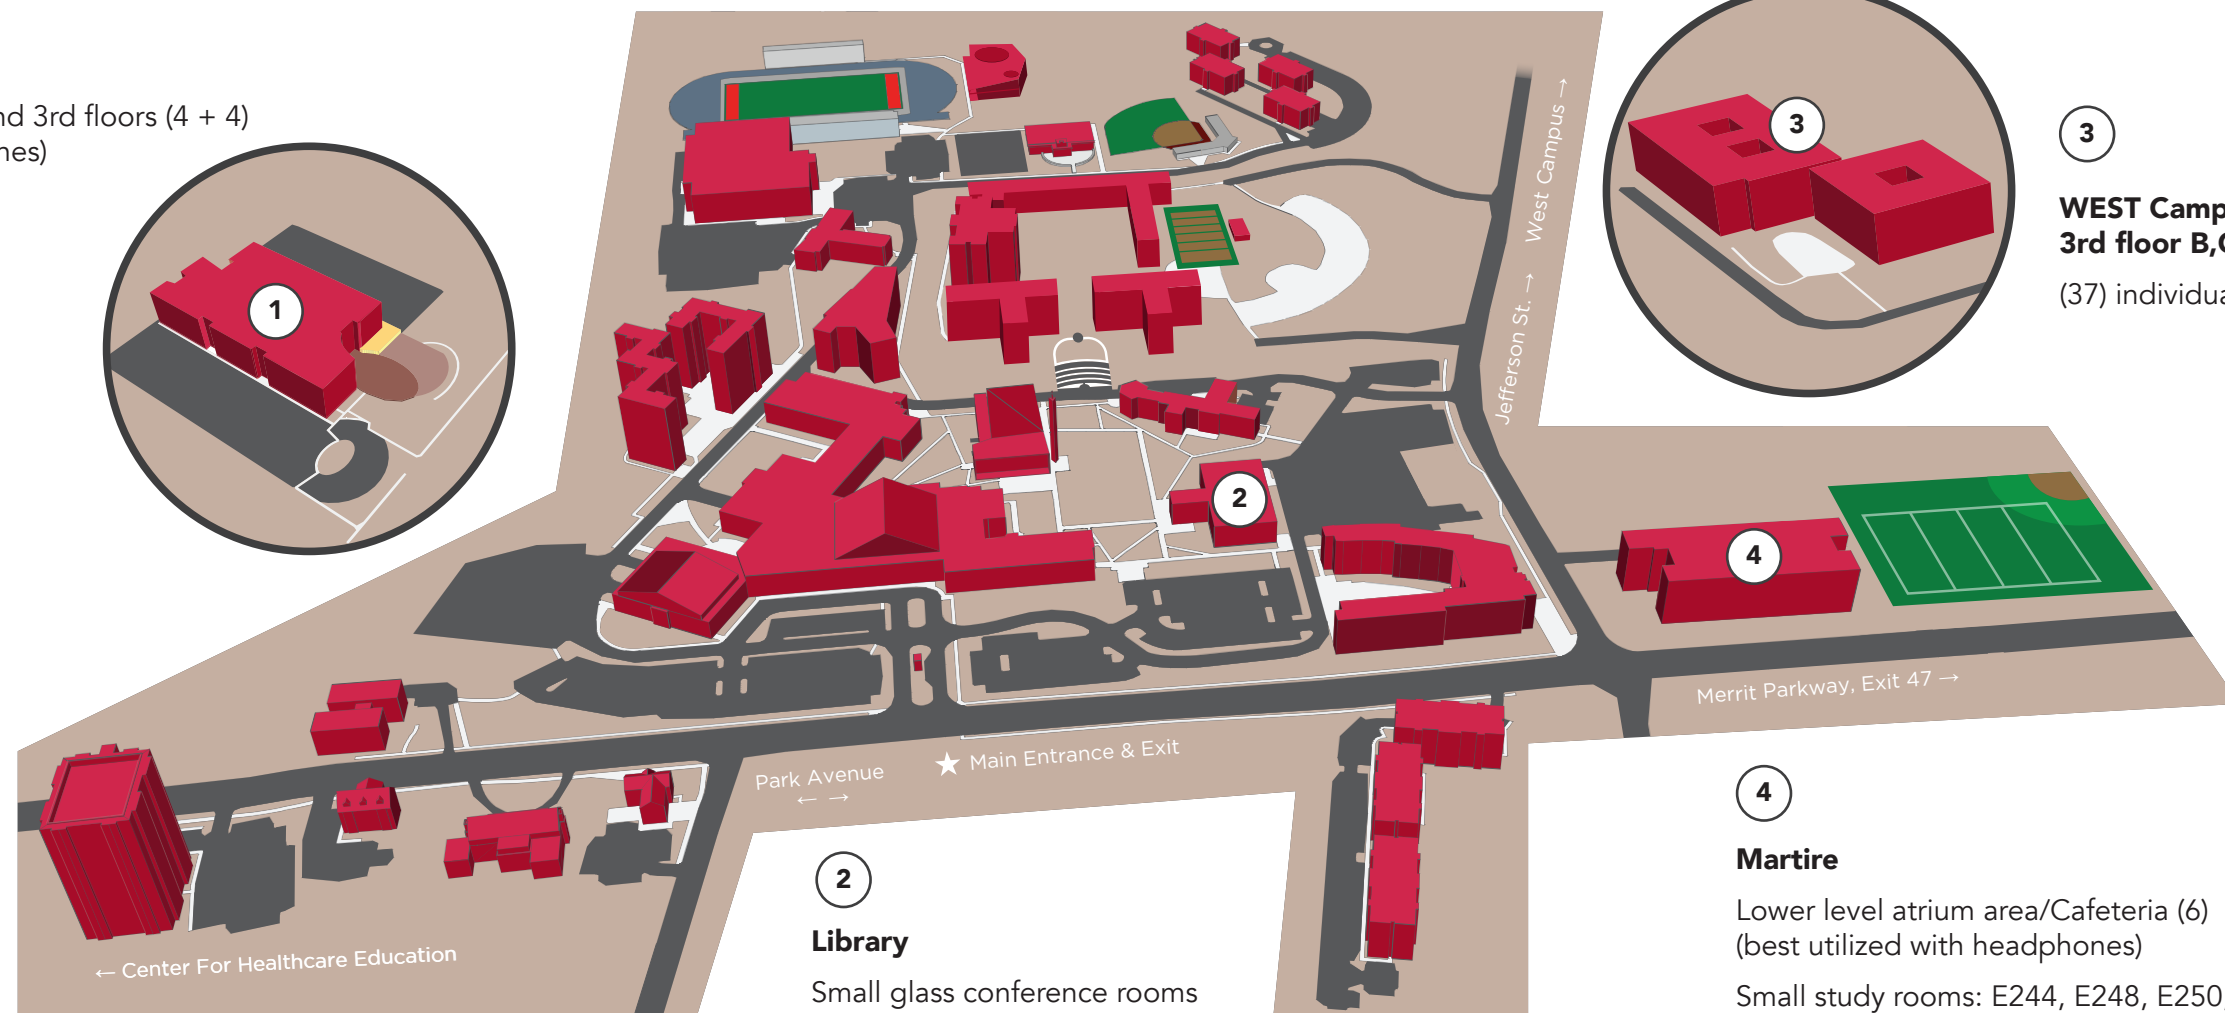

ONLINE LEARNING SPACES FOR COMMUTERS

Sacred Heart has numerous outdoor spaces and informal places to study in our buildings. However, to provide additional options for learning during the COVID-19 pandemic, we have identified four areas throughout our campuses where students may choose to participate in online learning. Each area has a sign like the one (at left) that identifies the space as an Online Learning Space. These spaces are intended to be used by only one person at a time and have sufficient access to wireless fidelity (Wi-Fi) and electricity to allow for synchronous and simultaneous learning, while not being in the same classroom as the teacher due to room capacity restrictions. Shuttles will provide regular, efficient and safe transportation to each area. **We do not encourage students to study in their cars.**

1

CHP/Nursing

S105 Library (3)

Cafeteria (5)

Public interior tables 2nd and 3rd floors (4 + 4)
(best utilized with headphones)

Exterior Adirondacks (12)

Exterior benches (6)

2

Library

Small glass conference rooms
on main floor (4)

Tables and a few carrels
on basement level (5-7)

Tables on main level TBD
(30) (best utilized with headphones)

Carrels on upper floor TBD (12)
(best utilized with headphones)

3

WEST Campus/West Building 3rd floor B,C,D areas

(37) individual work spaces

4

Martire

Lower level atrium area/Cafeteria (6)
(best utilized with headphones)

Small study rooms: E244, E248, E250, E252 (4)

Public interior tables 2nd and 3rd floors (4 + 4)
(best utilized with headphones)